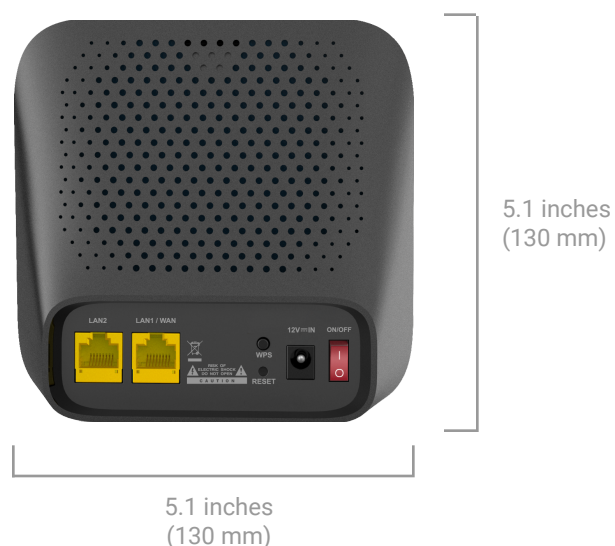

EVO6700AP | Datasheet

evolutiondigital.com

EVO6700AP Wi-Fi 6 dual-operational AP router and mesh beacon enables service providers to safely provide high quality Wi-Fi to all locations in the subscriber's home. OpenSync 3.4 certified, the EVO6700AP functions as the main wireless AP in the home or a mesh beacon to extend Wi-Fi coverage from an existing Plume-enabled router to the whole home. Service providers can leverage Plume's premium SaaS experience platform via OpenSync™ integration to reduce support costs.

Hardware

CPU: Tri-core @ 1.5 GHz

Memory: 512MB DDR3

Flash: 256MB NAND

Size: 5.1 x 5.1 x 2.1 inches (130 x 130 X 54 mm)

Weight: 1.5 pounds (0.7 kg)

Buttons: Power, Reset, WPS

Power Supply: External, 12V/4A